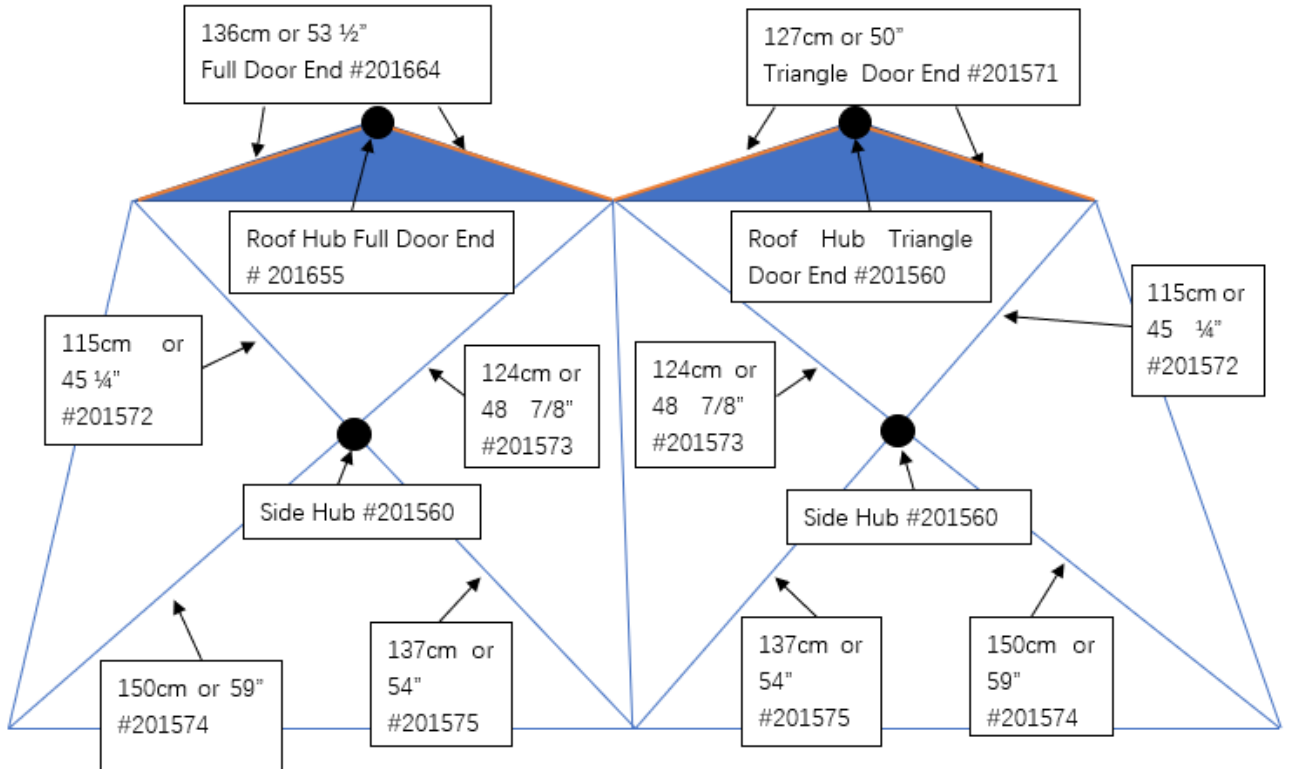

PRO MONSTER HUB ROD SIZE

Door Ends (Both Full Door & Triangle)