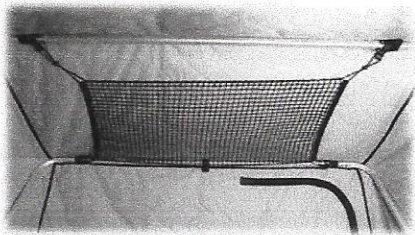

RE-ORDER

FIND ANOTHER ORDER

Return an item?

Cart

Otter Outdoors Shelter Travel Cover - Fits Lodge
SKU:2315584
Color : Black

Picked up

Quantity: 1

Price: \$69.99

Subtotal: \$62.99

Feedback

Otter Outdoors Overhead Storage Hammock
SKU:2315588
Color : Black

Picked up

Quantity: 1

Price: \$31.99

Subtotal: \$28.79

Otter Outdoors XT Pro X-Over Lodge Ice Shelter
SKU:2514788
Color : Black/Gray/Blue
Size : 2-3 Anglers