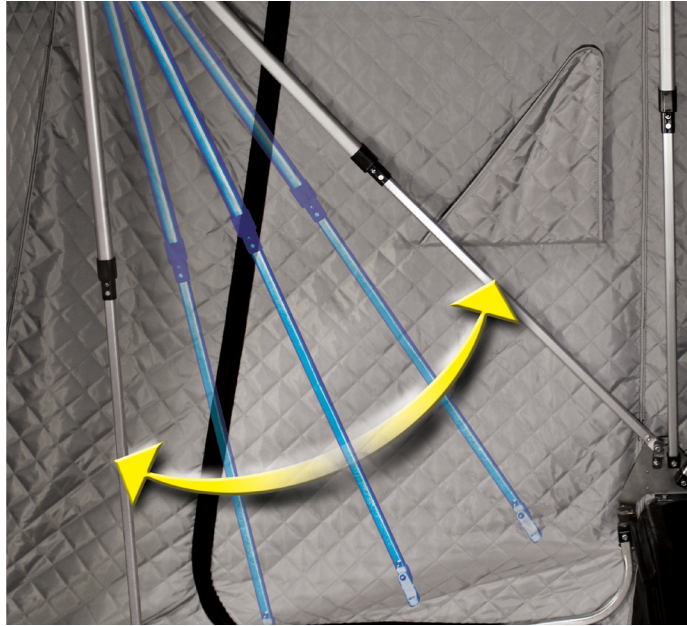

PATENTED QUICK SWITCH FRAME Patent #10,676,955

Easily switch to side entry doors while maintaining front door access. Sets up like traditional shelters and converts to side access in seconds. Available on ALL Otter X-Over shelters.