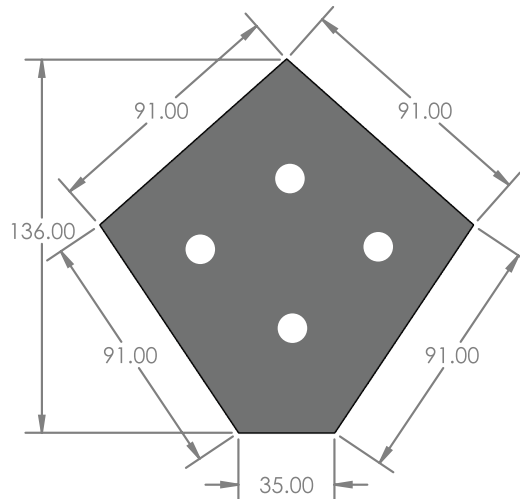

SIZE: 132 Fishable Sq ft.
ACCOMMODATES: 6-8 People
SIDES: 5
WEIGHT: 73 Lbs.
HEIGHT: 79" Ceiling / 68" Wall
COLLAPSED: 68"L X 13.5"H X 12" D

SIZE: 82 Fishable Sq ft.
ACCOMMODATES: 5-7 People
SIDES: 5
WEIGHT: 59 Lbs.
HEIGHT: 75" Ceiling / 66" Wall
COLLAPSED: 59"L X 13.5"H X 12" D

TRIPS TO BIG GROUPS TO ICE CAMPING OVERNIGHT, OTTER HAS YOU COVERED.

VORTEX PRO RESORT 201645 \$659⁹⁹

SIZE: 103 Fishable Sq ft.
 ACCOMMODATES: 6-8 People
 SIDES: 7
 WEIGHT: 64 Lbs.
 HEIGHT: 82" Ceiling / 69" Wall
 COLLAPSED: 73" L X 13.5" H X 13.5" D

VORTEX PRO LODGE 201625 \$499⁹⁹

SIZE: 74 Fishable Sq ft.
 ACCOMMODATES: 4-5 People
 SIDES: 5
 WEIGHT: 48 Lbs.
 HEIGHT: 79" Ceiling / 69" Wall
 COLLAPSED: 70" L X 11.5" H X 11.5" D

VORTEX PRO CABIN 201644 \$399⁹⁹