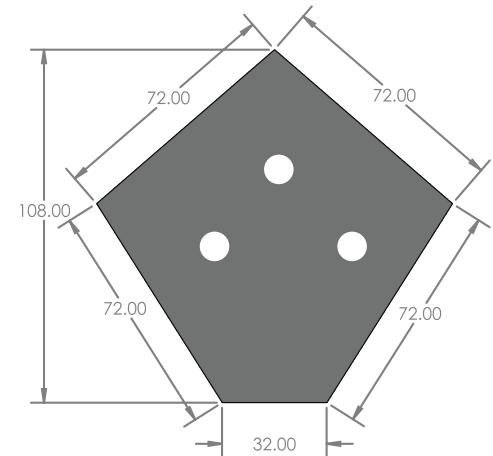

SIZE: 48 Fishable Sq ft.
ACCOMMODATES: 2-3 People
SIDES: 5
WEIGHT: 36 Lbs.
HEIGHT: 75" Ceiling / 67" Wall
COLLAPSED: 56" L X 11" H X 11" D