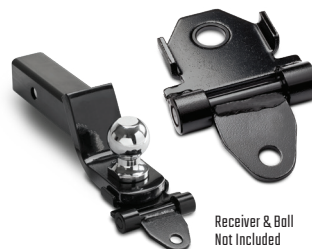

Molded-in power-rail frame

Tilt-n-swivel side & rear dumping w/ tipper latch

High clearance axle

Receiver & Ball
Not Included

Flipper Hitch Adapter 200948

*see page 33

Otter[®]

©2023 Otter Outdoors. Printed in the USA.