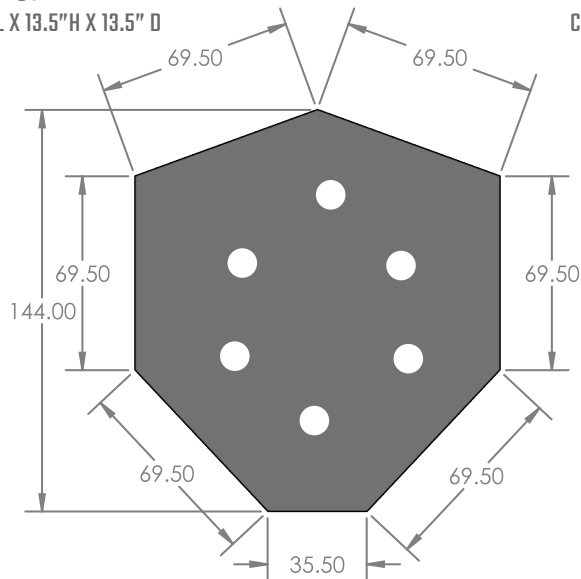

SIZE: 103 Fishable Sq ft.
ACCOMMODATES: 6-8 People
SIDES: 7
WEIGHT: 64 Lbs.
HEIGHT: 82" Ceiling / 69" Wall
COLLAPSED: 73" L X 13.5" H X 13.5" D

VORTEX PRO LODGE 201625 $499⁹⁹