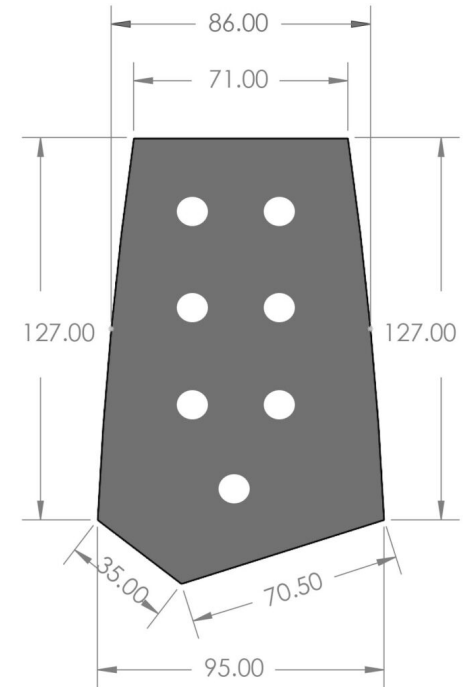

SIZE: 132 Fishable Sq ft.
ACCOMMODATES: 6-8 People
SIDES: 5
WEIGHT: 73 Lbs.
HEIGHT: 79" Ceiling / 68" Wall
COLLAPSED: 68"L X 13.5"H X 12" D

SIZE: 82 Fishable Sq ft.
ACCOMMODATES: 5-7 People
SIDES: 5
WEIGHT: 59 Lbs.
HEIGHT: 75" Ceiling / 66" Wall
COLLAPSED: 59"L X 13.5"H X 12" D