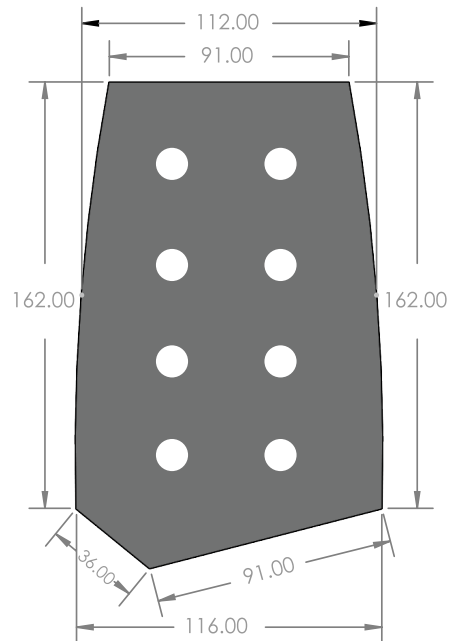

SIZE: 132 Fishable Sq ft.
ACCOMMODATES: 6-8 People
SIDES: 5
WEIGHT: 73 Lbs.
HEIGHT: 79" Ceiling / 68" Wall
COLLAPSED: 68"L X 13.5"H X 12" D

SIZE: 82 Fishable Sq ft.
ACCOMMODATES: 5-7 People
SIDES: 5
WEIGHT: 59 Lbs.
HEIGHT: 75" Ceiling / 66" Wall
COLLAPSED: 59"L X 13.5"H X 12" D