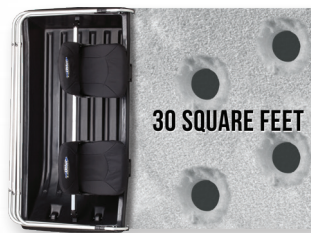

Includes Ice Anchor Tie-Down Kit

Includes a 600 Denier Carry Bag. Poly-lined for durability and packability.

XT PRO X-OVER

Otter XT Pro X-Over Shelter Package Specifications

Item #	Size	# of People Standard	# of People w/Opt. Seat	Set Up Dimensions	Collapsed Dimensions	Footage	Weight	Pro Sled Model	Swivel Seats	Wind Support Poles
201163	Cottage	1	up to 2	54"L x 77"D x 63"H	54"L x 32"D x 19"H	16.8 sq ft	82 lbs	Small UW Pro	1	4
201157	Cabin	2	up to 3	66"L x 84"D x 70.5"H	66"L x 36"D x 21"H	22 sq ft	103 lbs	Medium Pro	2	4
201152	Lodge	2	up to 3	76"L x 98"D x 77"H	76"L x 38"D x 21"H	30 sq ft	124 lbs	Magnum Pro	2	4
201146	Resort	3	up to 3	84"L x 106"D x 80"H	84"L x 44"D x 23"H	35 sq ft	145 lbs	Large Pro	3	8