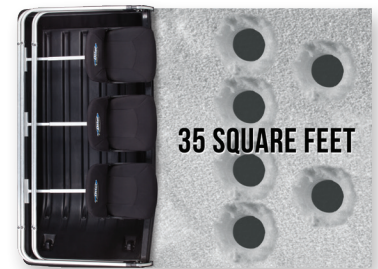

Includes Ice Anchor Tie-Down Kit

Includes a 600 Denier Carry Bag. Poly-lined for durability and packability.

XT PRO X-OVER

Otter XT Pro X-Over Shelter Package Specifications

Item #	Size	# of People Standard	# of People w/Opt. Seat	Set Up Dimensions	Collapsed Dimensions	Footage	Weight	Pro Sled Model	Swivel Seats	Wind Support Poles
201163	Cottage	1	up to 2	54"L x 77"D x 63"H	54"L x 32"D x 19"H	16.8 sq ft	82 lbs	Small UW Pro	1	4
201157	Cabin	2	up to 3	66"L x 84"D x 70.5"H	66"L x 36"D x 21"H	22 sq ft	103 lbs	Medium Pro	2	4
201152	Lodge	2	up to 3	76"L x 98"D x 77"H	76"L x 38"D x 21"H	30 sq ft	124 lbs	Magnum Pro	2	4
201146	Resort	3	up to 3	84"L x 106"D x 80"H	84"L x 44"D x 23"H	35 sq ft	145 lbs	Large Pro	3	8