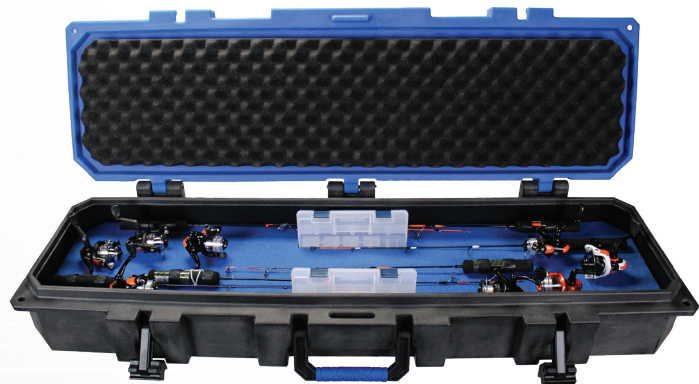

201519 Pro-Tech 48 Rod Case
Holds 8-10 rod/reel combos up to 47.5"
48" L x 15.5" W x 7" H