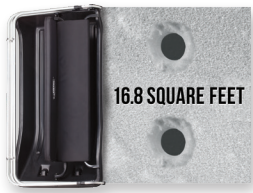

Full line of shelter accessories on page 7

XT X-OVER

Otter XT X-Over Shelter Package Specifications

Item #	Size	# of People	# of Holes	Set Up Dimensions	Collapsed Dimensions	Footage	Weight	XT Sled Model	Flip-Up Bench Seat	Wind Support Poles
201169	Cottage	up to 2	up to 2	54"L x 79"D x 65"H	54"L x 34"D x 21.5"H	16.8 sq ft	80 lbs	Small UWXT	1	4
201176	Cabin	up to 3	up to 4	64"L x 84"D x 72.5"H	64"L x 36"D x 23.5"H	22 sq ft	95 lbs	Medium XT	1	4
201178	Lodge	up to 3	up to 4	74"L x 97"D x 77"H	74"L x 42"D x 23.5"H	30 sq ft	120 lbs	Magnum XT	1	4
201173	Resort	up to 4	up to 6	84"L x 106"D x 80"H	84"L x 44"D x 23"H	35 sq ft	145 lbs	Large XT	1	8