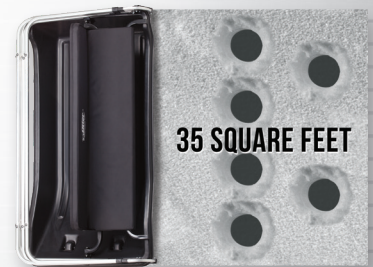

Full line of shelter accessories on page 7

XT X-OVER

Otter XT X-Over Shelter Package Specifications

Item #	Size	# of People	# of Holes	Set Up Dimensions	Collapsed Dimensions	Footage	Weight	XT Sled Model	Flip-Up Bench Seat	Wind Support Poles
201169	Cottage	up to 2	up to 2	54"L x 79"D x 65"H	54"L x 34"D x 21.5"H	16.8 sq ft	80 lbs	Small UWXT	1	4
201176	Cabin	up to 3	up to 4	64"L x 84"D x 72.5"H	64"L x 36"D x 23.5"H	22 sq ft	95 lbs	Medium XT	1	4
201178	Lodge	up to 3	up to 4	74"L x 97"D x 77"H	74"L x 42"D x 23.5"H	30 sq ft	120 lbs	Magnum XT	1	4
201173	Resort	up to 4	up to 6	84"L x 106"D x 80"H	84"L x 44"D x 23"H	35 sq ft	145 lbs	Large XT	1	8