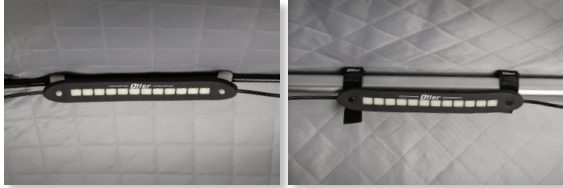

201368 Otter Pro Universal LED Light Kit

1200 Maximum Lumens. In-line dimmer dial allows for infinite adjustments. Max-6 lights can be chained together. Includes 2 LED Lights, 4 HUB Clips, 4 Flip-Style Mounting Straps & Connection Wiring. Requires a 12v battery.