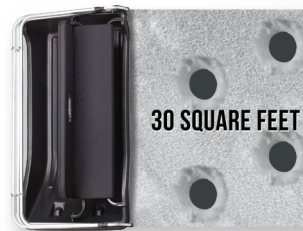

Full line of shelter accessories on page 7

XT X-OVER

Otter XT X-Over Shelter Package Specifications

Item #	Size	# of People	# of Holes	Set Up Dimensions	Collapsed Dimensions	Footage	Weight	XT Sled Model	Flip-Up Bench Seat	Wind Support Poles
201169	Cottage	up to 2	up to 2	54"L x 79"D x 65"H	54"L x 34"D x 21.5"H	16.8 sq ft	80 lbs	Small UWXT	1	4
201176	Cabin	up to 3	up to 4	64"L x 84"D x 72.5"H	64"L x 36"D x 23.5"H	22 sq ft	95 lbs	Medium XT	1	4
201178	Lodge	up to 3	up to 4	74"L x 97"D x 77"H	74"L x 42"D x 23.5"H	30 sq ft	120 lbs	Magnum XT	1	4
201173	Resort	up to 4	up to 6	84"L x 106"D x 80"H	84"L x 44"D x 23"H	35 sq ft	145 lbs	Large XT	1	8