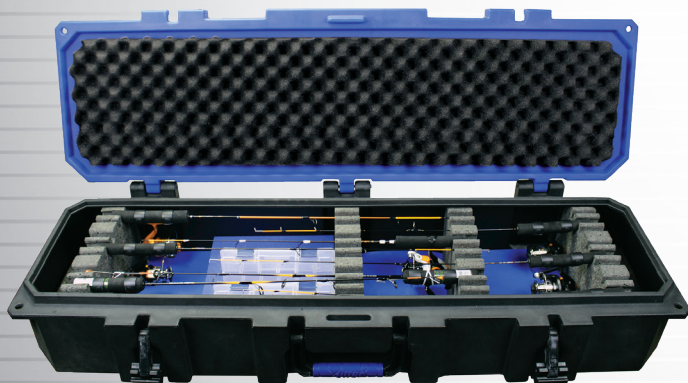

ROD CASES

MAXIMUM PROTECTION & VERSATILITY.

Outstanding capacity, the deep models are the perfect solution for multi-species combos.

- Cutouts for tackle storage boxes
- Polyurethane upper & lower foam
- Proprietary ultra-lock quick release latches
- Flush mount high-strength nylon handles
- Nickel plated steel hardware
- Built-in lid ruler

201432 Pro-Tech 48 Deep Rod Case
Holds 8 rod/reel combos up to 46.5"
48" L x 15.5" W x 9" H