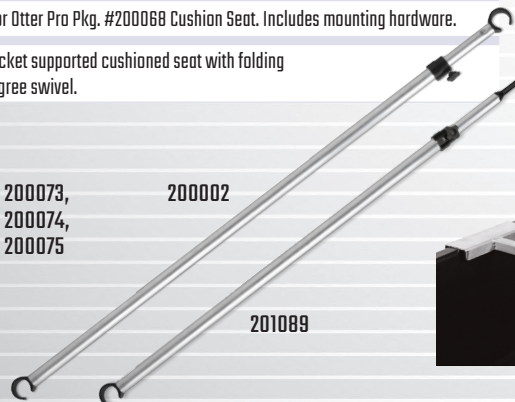

200073,
200074,
200075