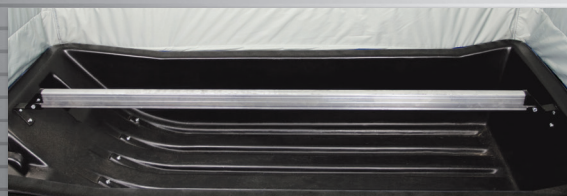

SHELTER REPLACEMENT PARTS

Otter Replacement Parts

Item #	Description	Features
201044	Multi-Pack Fish House Patch Material	12" x 12" 300 Denier polyester fabric swatches, one each color-black, blue, dark grey, light grey.
200002	Adjustable Front Wind Pole	Provides extra wind support during extreme weather. Adjusts from 43" to 80" (approx.)
201089	Adjustable Back Wind Pole	Provides extra wind support during extreme weather. Adjusts from 29" to 53" (approx.)
200068	Cushion Seat with Base and Brackets	360 degree swivel with flip-up base. Fits onto and requires the Otter cross-link seat rail.
200074	Cottage Cross-Link Seat Rail	Aluminum seat rail for Otter Pro Pkg. #200068 Cushion Seat. Includes mounting hardware.
200073	Cabin Cross-Link Seat Rail	Aluminum seat rail for Otter Pro Pkg. #200068 Cushion Seat. Includes mounting hardware.
200075	Lodge Cross-Link Seat Rail	Aluminum seat rail for Otter Pro Pkg. #200068 Cushion Seat. Includes mounting hardware.
200072	Pro Large Sled Cushion Bracket Seat	Adjustable metal bracket supported cushioned seat with folding backrest and 360 degree swivel.

200073,
200074,
200075