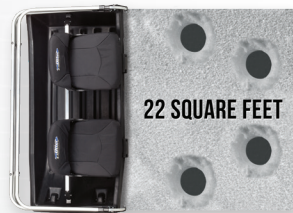

Includes Ice Anchor Tie-Down Kit

Includes a 600 Denier Carry Bag. Poly-lined for durability and packability.

XT PRO X-OVER

Otter XT Pro X-Over Shelter Package Specifications

Item #	Size	# of People Standard	# of People w/Opt. Seat	Set Up Dimensions	Collapsed Dimensions	Footage	Weight	Pro Sled Model	Swivel Seats	Wind Support Poles
201163	Cottage	1	up to 2	54"L x 77"D x 63"H	54"L x 32"D x 19"H	16.8 sq ft	82 lbs	Small UW Pro	1	4
201157	Cabin	2	up to 3	66"L x 84"D x 70.5"H	66"L x 36"D x 21"H	22 sq ft	103 lbs	Medium Pro	2	4
201152	Lodge	2	up to 3	76"L x 98"D x 77"H	76"L x 38"D x 21"H	30 sq ft	124 lbs	Magnum Pro	2	4
201146	Resort	3	up to 3	84"L x 106"D x 80"H	84"L x 44"D x 23"H	35 sq ft	145 lbs	Large Pro	3	8