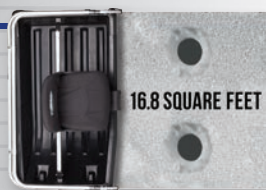

Otter[®]

2021-2022 Dealer Catalog

XT Pro X-Over Shelters

Otter XT Pro X-Over Shelter Package Specifications

Item #	Size	# of People Standard	# of People w/Opt. Seat	Set Up Dimensions	Collapsed Dimensions	Footage	Weight	Pro Sled Model	Swivel Seats	Wind Support Poles
201163	Cottage	1	up to 2	54"L x 77"D x 63"H	54"L x 32"D x 18"H	16.8 sq ft	82 lbs	Small UW Pro	1	4
201157	Cabin	2	up to 3	66"L x 84"D x 70.5"H	66"L x 36"D x 20"H	22 sq ft	103 lbs	Medium Pro	2	4
201152	Lodge	2	up to 3	76"L x 98"D x 77"H	76"L x 38"D x 20"H	30 sq ft	124 lbs	Magnum Pro	2	4
201146	Resort	3	up to 3	84"L x 106"D x 80"H	84"L x 44"D x 22"H	35 sq ft	145 lbs	Large Pro	3	8