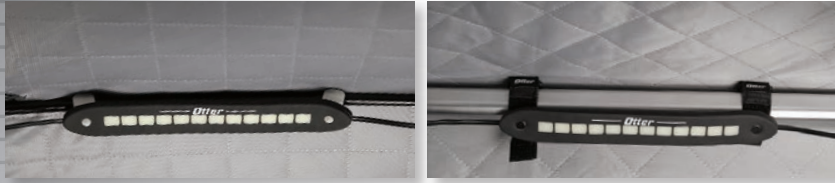

201368 Otter Pro Universal LED Light Kit

1200 Maximum Lumens. In-line dimmer dial allows for infinite adjustments. Max-6 lights can be chained together. Includes 2 LED Lights, 4 HUB Clips, 4 Flip-Style Mounting Straps & Connection Wiring. Requires a 12v battery.