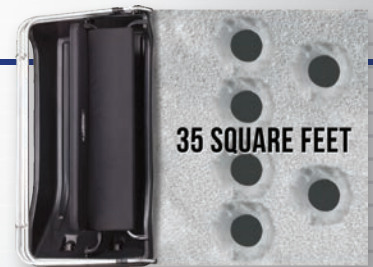

Full line of shelter accessories on page 5

XTX-Over Shelters

Otter XT X-Over Shelter Package Specifications

Item #	Size	# of People	# of Holes	Set Up Dimensions	Collapsed Dimensions	Footage	Weight	XT Sled Model	Flip-Up Bench Seat	Wind Support Poles
201169	Cottage	up to 2	up to 2	54"L x 79"D x 65"H	54"L x 34"D x 21.5"H	16.8 sq ft	80 lbs	Small UWXT	1	4
201176	Cabin	up to 3	up to 4	64"L x 84"D x 72.5"H	64"L x 36"D x 22.5"H	22 sq ft	95 lbs	Medium XT	1	4
201178	Lodge	up to 3	up to 4	74"L x 97"D x 77"H	74"L x 42"D x 23.5"H	30 sq ft	120 lbs	Magnum XT	1	4
201173	Resort	up to 4	up to 6	84"L x 106"D x 80"H	84"L x 44"D x 22"H	35 sq ft	145 lbs	Large XT	1	8