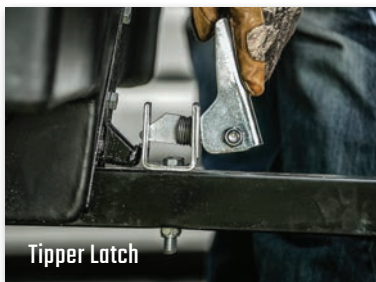

Tipper Latch

Reinforced Outer Lip

Rugged Turf Tires

Receiver & Ball
Not Included

200948 Flipper Hitch Adapter

Installs onto your existing ball mount receiver allowing use of a pin style hitch. For ATV/UTV use only. Fits 1" and 3/4" ball shank diameter with adapter ring included. Fits most ball mounts up to 2-5/8" wide.