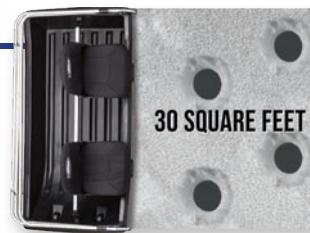

Otter[®]

2021-2022 Dealer Catalog

XT Pro X-Over Shelters

Otter XT Pro X-Over Shelter Package Specifications

Item #	Size	# of People Standard	# of People w/Opt. Seat	Set Up Dimensions	Collapsed Dimensions	Footage	Weight	Pro Sled Model	Swivel Seats	Wind Support Poles
201163	Cottage	1	up to 2	54"L x 77"D x 63"H	54"L x 32"D x 18"H	16.8 sq ft	82 lbs	Small UW Pro	1	4
201157	Cabin	2	up to 3	66"L x 84"D x 70.5"H	66"L x 36"D x 20"H	22 sq ft	103 lbs	Medium Pro	2	4
201152	Lodge	2	up to 3	76"L x 98"D x 77"H	76"L x 38"D x 20"H	30 sq ft	124 lbs	Magnum Pro	2	4
201146	Resort	3	up to 3	84"L x 106"D x 80"H	84"L x 44"D x 22"H	35 sq ft	145 lbs	Large Pro	3	8