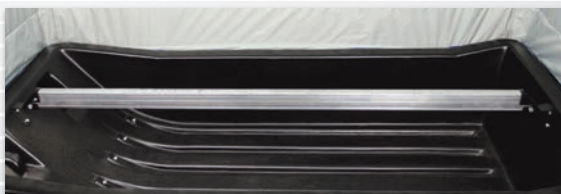

200073,
200074,
200075

200002

201089