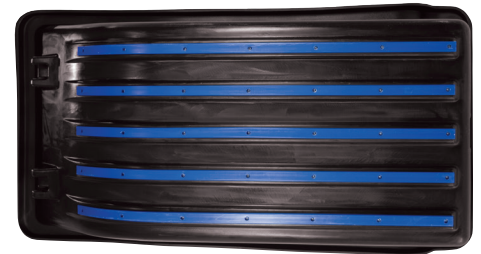

Hyfax Runners