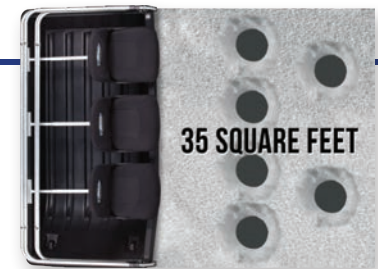

Otter[®]

2021-2022 Dealer Catalog

XT Pro X-Over Shelters

Otter XT Pro X-Over Shelter Package Specifications

Item #	Size	# of People Standard	# of People w/Opt. Seat	Set Up Dimensions	Collapsed Dimensions	Footage	Weight	Pro Sled Model	Swivel Seats	Wind Support Poles
201163	Cottage	1	up to 2	54"L x 77"D x 63"H	54"L x 32"D x 18"H	16.8 sq ft	82 lbs	Small UW Pro	1	4
201157	Cabin	2	up to 3	66"L x 84"D x 70.5"H	66"L x 36"D x 20"H	22 sq ft	103 lbs	Medium Pro	2	4
201152	Lodge	2	up to 3	76"L x 98"D x 77"H	76"L x 38"D x 20"H	30 sq ft	124 lbs	Magnum Pro	2	4
201146	Resort	3	up to 3	84"L x 106"D x 80"H	84"L x 44"D x 22"H	35 sq ft	145 lbs	Large Pro	3	8