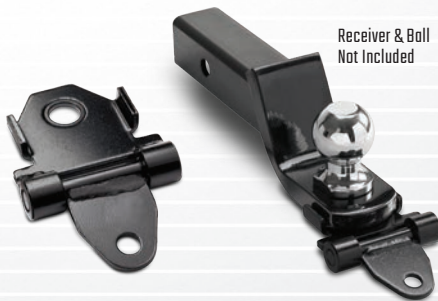

Tipper Latch

Reinforced Outer Lip

Rugged Turf Tires

Receiver & Ball
Not Included

200948 Flipper Hitch Adapter

Installs onto your existing ball mount receiver allowing use of a pin style hitch. For ATV/UTV use only. Fits 1" and 3/4" ball shank diameter with adapter ring included. Fits most ball mounts up to 2-5/8" wide.