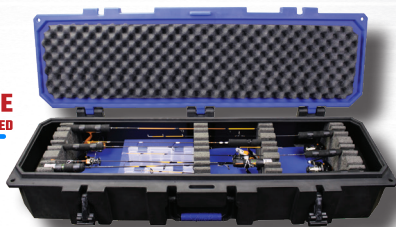

Otter[®] PRO-TECH SERIES ROD CASES #201432

Pro-Tech 48 Deep Rod Case Perfect Solution for Multi-Species Combo's

**EXTREME
WEATHER RATED**

FEATURES:

48" L x 15.51" W x 9.63" H

- Holds 8 Rod/Reel Combo's up to 46 1/2"
- Cutouts for tackle storage boxes
- Double Wall Roto-Molded Construction
- Polyurethane Foam Upper and Lower for Extreme Protection
- Proprietary Ultra-Lock Quick Release Latches
- Flush Mount High Strength Nylon Handles
- Nickel Plated Steel Hardware
- Built In Lid Ruler
- **MADE IN USA**

- Holds 8-10 Rod/Reel Combo's up to 47 1/2"
- Cutouts for tackle storage boxes

48" L x 15.51" W x 7.63" H

#201520 Pro-Tech 40 Rod Case

Maximum Protection and Versatility

- Holds 6-8 Rod/Reel Combo's up to 39 1/2"
- Cutouts for tackle storage boxes

40" L x 15.51" W x 7.63" H

#201441 Pro-Tech 40 Deep Rod Case

Designed for the Ultimate Ice Angler

- Holds 6 Rod/Reel Combo's up to 38"
- Cutouts for tackle storage boxes

40" L x 15.51" W x 9.63" H

otteroutdoors.com