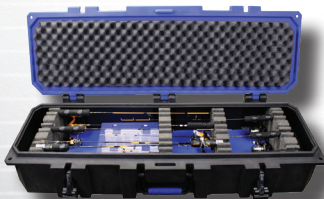

### FEATURES:

- Holds 6-8 Rod/Reel Combo's up to 39 1/2"
- Cutouts for tackle storage boxes
- Double Wall Roto-Molded Construction
- Polyurethane Foam Upper and Lower for Extreme Protection
- Proprietary Ultra-Lock Quick Release Latches
- Flush Mount High Strength Nylon Handles
- Nickel Plated Steel Hardware
- Built In Lid Ruler
- **MADE IN USA**

## #201441 Pro-Tech 40 Deep Rod Case

Designed for the Ultimate Ice Angler

- Holds 6 Rod/Reel Combo's up to 38"
- Cutouts for tackle storage boxes

40" L x 15.51" W x 9.63" H

## #201519 Pro-Tech 48 Rod Case

Outstanding Capacity and Protection

- Holds 8-10 Rod/Reel Combo's up to 47 1/2"
- Cutouts for tackle storage boxes

48" L x 15.51" W x 7.63" H