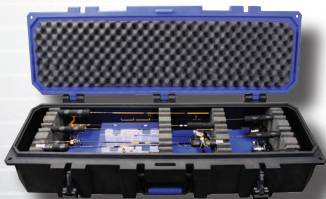

Otter[®] PRO-TECH SERIES ROD CASES #201441

Pro-Tech 40 Deep Rod Case Designed for the Ultimate Ice Angler

**EXTREME
WEATHER RATED**

40" L x 15.51" W x 9.63" H

FEATURES:

- Holds 6 Rod/Reel Combo's up to 38"
- Cutouts for tackle storage boxes
- Double Wall Roto-Molded Construction
- Polyurethane Foam Upper and Lower for Extreme Protection
- Proprietary Ultra-Lock Quick Release Latches
- Flush Mount High Strength Nylon Handles
- Nickel Plated Steel Hardware
- Built In Lid Ruler
- **MADE IN USA**

- Holds 6-8 Rod/Reel Combo's up to 39 1/2"
- Cutouts for tackle storage boxes

40" L x 15.51" W x 7.63" H

#201519

Pro-Tech 48 Rod Case Outstanding Capacity and Protection

- Holds 8-10 Rod/Reel Combo's up to 47 1/2"
- Cutouts for tackle storage boxes

48" L x 15.51" W x 7.63" H

#201432

Pro-Tech 48 Deep Rod Case Perfect Solution for Multi-Species Combo's

- Holds 8 Rod/Reel Combo's up to 46 1/2"
- Cutouts for tackle storage boxes

48" L x 15.51" W x 9.63" H