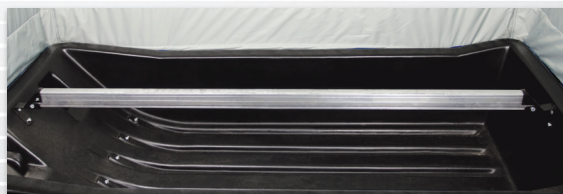

200073,
200074,
200075

200002

201089