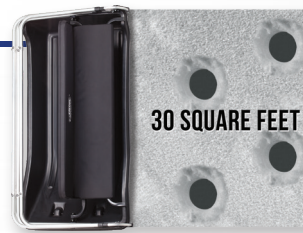

Full line of shelter accessories on page 5

XT X-Over Shelters

Otter XT X-Over Shelter Package Specifications

Item #	Size	# of People	# of Holes	Set Up Dimensions	Collapsed Dimensions	Footage	Weight	XT Sled Model	Flip-Up Bench Seat	Wind Support Poles
201169	Cottage	up to 2	up to 2	54"L x 79"D x 65"H	54"L x 34"D x 21.5"H	16.8 sq ft	80 lbs	Small UWXT	1	4
201176	Cabin	up to 3	up to 4	64"L x 84"D x 72.5"H	64"L x 36"D x 22.5"H	22 sq ft	95 lbs	Medium XT	1	4
201178	Lodge	up to 3	up to 4	74"L x 97"D x 77"H	74"L x 42"D x 23.5"H	30 sq ft	120 lbs	Magnum XT	1	4
201173	Resort	up to 4	up to 6	84"L x 106"D x 80"H	84"L x 44"D x 22"H	35 sq ft	145 lbs	Large XT	1	8