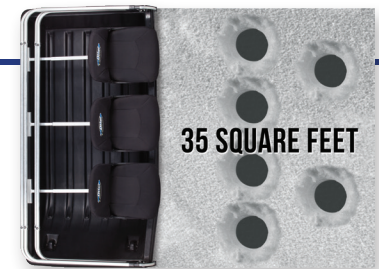

Otter[®]

2020-2021 Dealer Catalog

XT Pro X-Over Shelters

Otter XT Pro X-Over Shelter Package Specifications

Item #	Size	# of People Standard	# of People w/Opt. Seat	Set Up Dimensions	Collapsed Dimensions	Footage	Weight	Pro Sled Model	Swivel Seats	Wind Support Poles
201163	Cottage	1	up to 2	54"L x 77"D x 63"H	54"L x 32"D x 18"H	16.8 sq ft	82 lbs	Small UW Pro	1	4
201157	Cabin	2	up to 3	66"L x 84"D x 70.5"H	66"L x 36"D x 20"H	22 sq ft	103 lbs	Medium Pro	2	4
201152	Lodge	2	up to 3	76"L x 98"D x 77"H	76"L x 38"D x 20"H	30 sq ft	124 lbs	Magnum Pro	2	4
201146	Resort	3	up to 3	84"L x 106"D x 80"H	84"L x 44"D x 22"H	35 sq ft	145 lbs	Large Pro	3	8