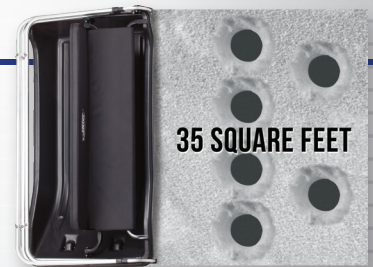

Full line of shelter accessories on page 5

XT X-Over Shelters

Otter XT X-Over Shelter Package Specifications

Item #	Size	# of People	# of Holes	Set Up Dimensions	Collapsed Dimensions	Footage	Weight	XT Sled Model	Flip-Up Bench Seat	Wind Support Poles
201169	Cottage	up to 2	up to 2	54"L x 79"D x 65"H	54"L x 34"D x 21.5"H	16.8 sq ft	80 lbs	Small UWXT	1	4
201176	Cabin	up to 3	up to 4	64"L x 84"D x 72.5"H	64"L x 36"D x 22.5"H	22 sq ft	95 lbs	Medium XT	1	4
201178	Lodge	up to 3	up to 4	74"L x 97"D x 77"H	74"L x 42"D x 23.5"H	30 sq ft	120 lbs	Magnum XT	1	4
201173	Resort	up to 4	up to 6	84"L x 106"D x 80"H	84"L x 44"D x 22"H	35 sq ft	145 lbs	Large XT	1	8