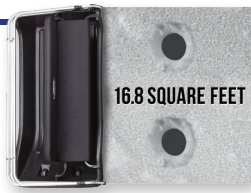

Full line of shelter accessories on page 5

XT X-Over Shelters

Otter XT X-Over Shelter Package Specifications

Item #	Size	# of People	# of Holes	Set Up Dimensions	Collapsed Dimensions	Footage	Weight	XT Sled Model	Flip-Up Bench Seat	Wind Support Poles
201169	Cottage	up to 2	up to 2	54"L x 79"D x 65"H	54"L x 34"D x 21.5"H	16.8 sq ft	80 lbs	Small UWXT	1	4
201176	Cabin	up to 3	up to 4	64"L x 84"D x 72.5"H	64"L x 36"D x 22.5"H	22 sq ft	95 lbs	Medium XT	1	4
201178	Lodge	up to 3	up to 4	74"L x 97"D x 77"H	74"L x 42"D x 23.5"H	30 sq ft	120 lbs	Magnum XT	1	4
201173	Resort	up to 4	up to 6	84"L x 106"D x 80"H	84"L x 44"D x 22"H	35 sq ft	145 lbs	Large XT	1	8