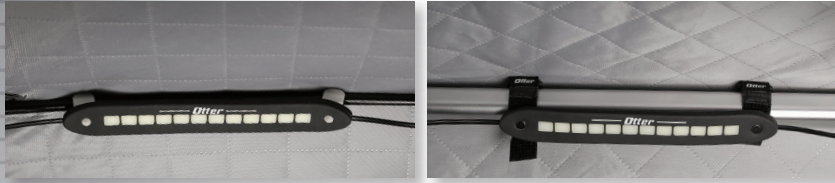

201368 Otter Pro Universal LED Light Kit
1200 Maximum Lumens. In-line dimmer dial allows for infinite adjustments. Max-6 lights can be chained together. Includes 2 LED Lights, 4 HUB Clips, 4 Flip-Style Mounting Straps & Connection Wiring. Requires a 12v battery.