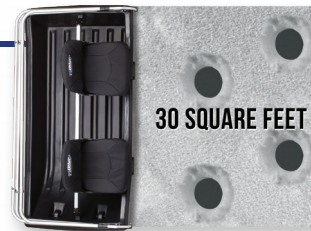

Otter[®]

2020-2021 Dealer Catalog

XT Pro X-Over Shelters

Otter XT Pro X-Over Shelter Package Specifications

Item #	Size	# of People Standard	# of People w/Opt. Seat	Set Up Dimensions	Collapsed Dimensions	Footage	Weight	Pro Sled Model	Swivel Seats	Wind Support Poles
201163	Cottage	1	up to 2	54"L x 77"D x 63"H	54"L x 32"D x 18"H	16.8 sq ft	82 lbs	Small UW Pro	1	4
201157	Cabin	2	up to 3	66"L x 84"D x 70.5"H	66"L x 36"D x 20"H	22 sq ft	103 lbs	Medium Pro	2	4
201152	Lodge	2	up to 3	76"L x 98"D x 77"H	76"L x 38"D x 20"H	30 sq ft	124 lbs	Magnum Pro	2	4
201146	Resort	3	up to 3	84"L x 106"D x 80"H	84"L x 44"D x 22"H	35 sq ft	145 lbs	Large Pro	3	8